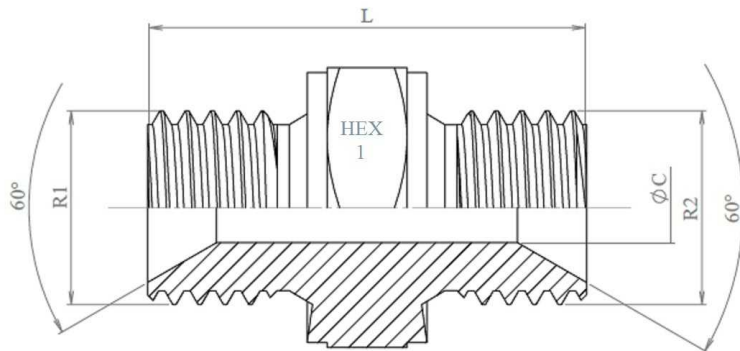

BSP Adaptors

Straight male adaptors

Adaptor male BSP 60° - male BSP 60°

Stainless Steel AISI 316-L

Part nº	R1	R2	L	HEX 1	ØC
Z101002	1/8" BSP	1/8" BSP	22	14	3,5
Z101004	1/4" BSP	1/4" BSP	31	17	6
Z101004H19	1/4" BSP	1/4" BSP	31	19	6
Z101006	3/8" BSP	3/8" BSP	35	22	8
Z101008	1/2" BSP	1/2" BSP	42,5	27	11
Z101010	5/8" BSP	5/8" BSP	45	30	14
Z101012	3/4" BSP	3/4" BSP	45	32	16
Z101016	1" BSP	1" BSP	53	41	22
Z101020	1"1/4" BSP	1"1/4" BSP	56	50	28,5
Z101024	1"1/2" BSP	1"1/2" BSP	61	55	33
Z101032	2" BSP	2" BSP	71	65	46
Z101032H70	2" BSP	2" BSP	71	70	46
Z101040	2"1/2" BSP	2"1/2" BSP	72	85	55
Z101048	3" BSP	3" BSP	90	100	64