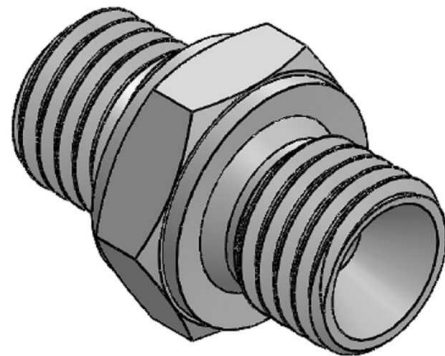

BSP Adaptors

Straight male adaptors

Adaptor male BSP 60° - male BSP 60°

Stainless Steel AISI 316-L

Part nº	R1	R2	L	HEX 1	ØC
Z101002	1/8" BSP	1/8" BSP	22	14	3,5
Z101004	1/4" BSP	1/4" BSP	31	17	6
Z101004H19	1/4" BSP	1/4" BSP	31	19	6
Z101006	3/8" BSP	3/8" BSP	35	22	8
Z101008	1/2" BSP	1/2" BSP	42,5	27	11
Z101010	5/8" BSP	5/8" BSP	45	30	14
Z101012	3/4" BSP	3/4" BSP	45	32	16
Z101016	1" BSP	1" BSP	53	41	22
Z101020	1"1/4" BSP	1"1/4" BSP	56	50	28,5
Z101024	1"1/2" BSP	1"1/2" BSP	61	55	33
Z101032	2" BSP	2" BSP	71	65	46
Z101032H70	2" BSP	2" BSP	71	70	46
Z101040	2"1/2" BSP	2"1/2" BSP	72	85	55
Z101048	3" BSP	3" BSP	90	100	64